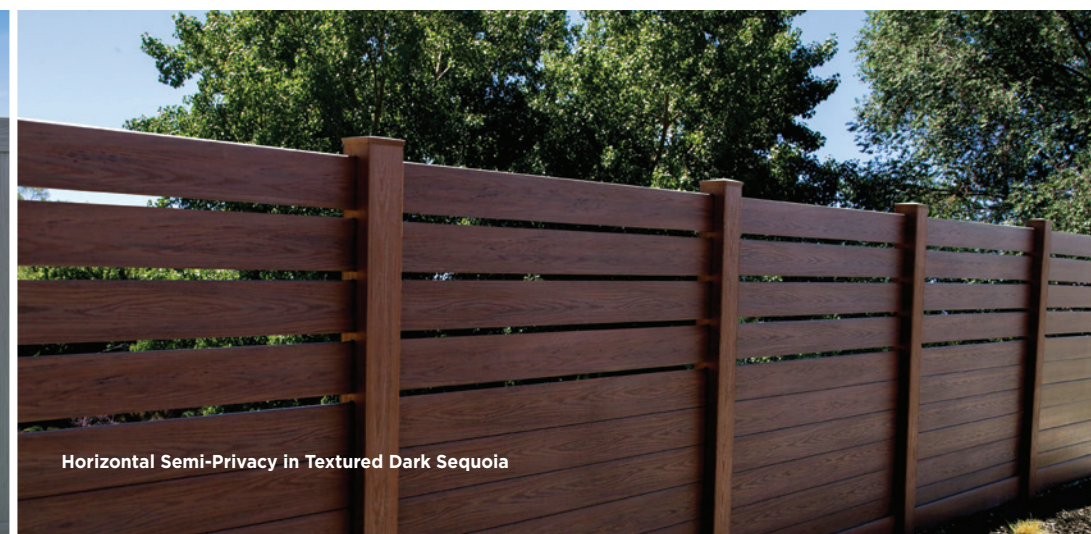

435-623-2750 | nvpfence.com

Fence & Railing

Solid Privacy in Slate Gray

Solid Privacy in Dark Walnut

Available Colors:

Standard Colors

White Tan Clay Slate Gray

National Vinyl Products produces high-quality fencing materials in the colors and styles you want. From classic colors, to the unique wood styles found in the Timberland Series, you will find the right color to beautify your outdoor living space. Ask your authorized dealer for color samples.

Textured Timberland Series

Solid Privacy in White

Porch Railing

With National Vinyl Products' fence materials you can create an outdoor living space that is as unique as you. Compliment your yard with an ornate look or surround it with a wood-like privacy fence, the choice is yours! Whatever you are looking to create, NVP can make it happen.

Solid Privacy in Tan

Picket Fence in White

Solid Privacy with Dark Walnut Posts & Rails, Weather Aspen infill

Solid Privacy in Textured Driftwood

Horizontal Semi-Privacy in Textured Dark Sequoia

Solid Privacy in White

Ranch Rail in White