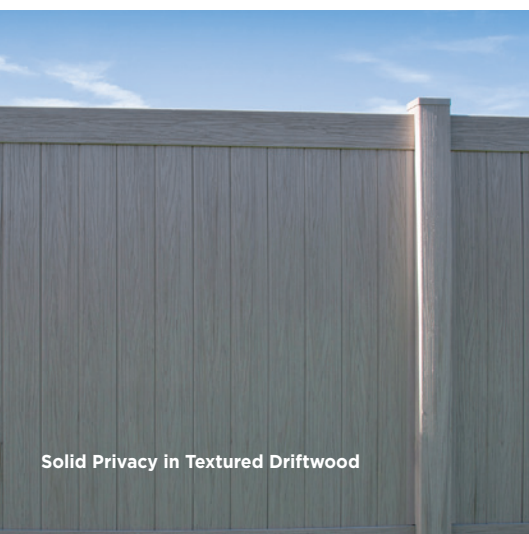

435-623-2750 | nvpfence.com

Fence & Railing

Solid Privacy in Slate Gray

Solid Privacy in Dark Walnut

Available Colors:

Standard Colors

White Tan Clay Slate Gray

National Vinyl Products produces high-quality fencing materials in the colors and styles you want. From classic colors, to the unique wood styles found in the Timberland Series, you will find the right color to beautify your outdoor living space. Ask your authorized dealer for color samples.

Textured Timberland Series

Solid Privacy in White

Porch Railing

With National Vinyl Products' fence materials you can create an outdoor living space that is as unique as you. Compliment your yard with an ornate look or surround it with a wood-like privacy fence, the choice is yours! Whatever you are looking to create, NVP can make it happen.

Solid Privacy in Tan

Picket Fence in White

Solid Privacy with Dark Walnut Posts & Rails, Weather Aspen infill

Solid Privacy in Textured Driftwood

Horizontal Semi-Privacy in Textured Dark Sequoia

Solid Privacy in White